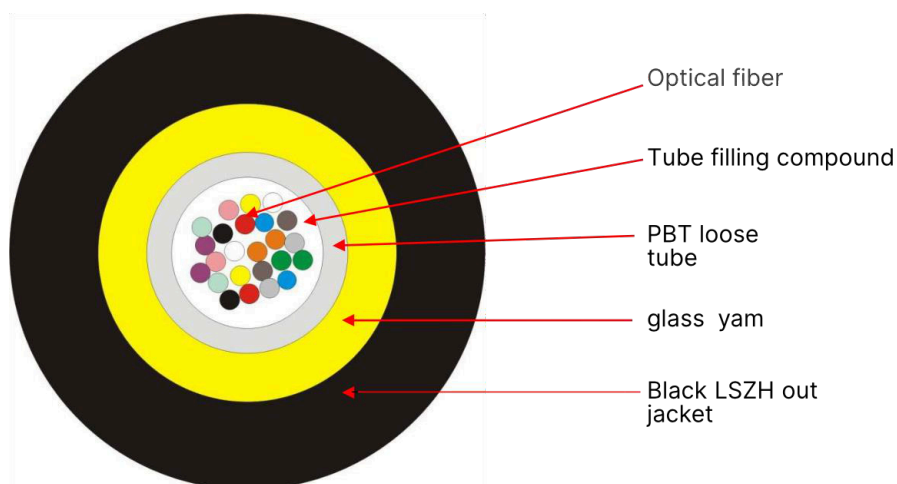

Overview

**Water & UV
resistant**

Tube filling
Duct Grade Rodent
resist

Application
Indoor/ Outdoor

**Outer Sheath
Material**
LSZH

Package
Wooden drum
& Cut to length Service

Description

The indoor/outdoor loose tube fiber optic cable is designed with 12 /24 cores using multimode fibers, known for their low dispersion and high bandwidth capabilities. Encased in a Low Smoke Zero Halogen (LSZH) sheathing, it ensures safety by emitting minimal smoke and no toxic halogen compounds when exposed to fire. This versatile cable is robust enough for outdoor environments yet flexible for indoor routing, making it an ideal choice for complex networking installations that require reliability and safety.

Specifications

Construction

| | |
|-----------------------|---|
| Colored fiber | Coated outside diameter: 125.0±0.1µm Optical fiber diameter: 242±7µm UV color fiber: Standard chromatogram Blue,Orange,Green,Brown,Gray/Slate,White,Red,Black,Yellow,Violet, Rose/Pink,Aqua |
| Tube filling compound | Gel |
| PBT loose tube | |
| Glass yam | |
| Out jacket | Black LSZH |
| Outside diameter | 6.0-6.5 ±0.2 mm |

Drawings

Appearance and packaging

1. No damage on the surface; no trachoma.
2. Wooden tray packaging; wood whole seal packaging
3. Segment length: no less than 2000M. The segment length of each tray of the same batch shall be similar as much as possible. Other lengths can be agreed upon through consultation.
4. Report certificate: It includes optical cable inspection number, optical cable type, core number, optical fiber type, length, etc